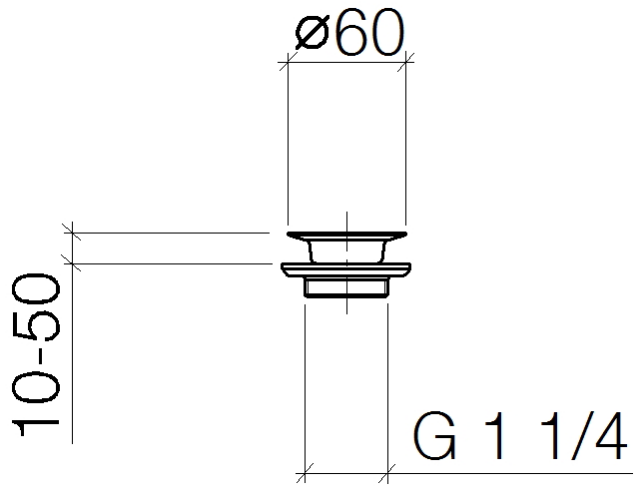

10 100 970

Fits: IMO, LULU, MADISON, MEM, TARA,
CL.1, LISSÉ, VAIA, META, CYO

| | | |
|---|-------------------------------|---------------|
|  | Brushed Dark Platinum | 10 100 970-99 |
|  | Chrome | 10 100 970-00 |
|  | Brushed Platinum | 10 100 970-06 |
|  | Platinum | 10 100 970-08 |
|  | Durabass (23kt Gold) | 10 100 970-09 |
|  | Dark Chrome | 10 100 970-19 |
|  | Light Gold | 10 100 970-26 |
|  | Brushed Light Gold | 10 100 970-27 |
|  | Brushed Durabass (23kt Gold) | 10 100 970-28 |
|  | Brushed Bronze | 10 100 970-42 |
|  | Brushed Champagne (22kt Gold) | 10 100 970-46 |
|  | Champagne (22kt Gold) | 10 100 970-47 |
|  | Brushed Chrome | 10 100 970-93 |

Grated waste 1 1/4" - Brushed Dark Platinum

IMO

10 100 970

10 100 970

10 100 970

Parts for other finishes can be found here: [Chrome](#)

Spare parts list

| No. | Item Number | Name | Quantity used | Delivery time |
|-----|-----------------|--------------|---------------|---------------|
| 1 | 09 30 30 115-99 | screw | 1 | 60 |
| 2 | 09 11 01 005-99 | strainer | 1 | 60 |
| 3 | 09 14 03 005 90 | seal | 1 | 60 |
| 4 | 09 11 01 007-07 | pop-up waste | 1 | 60 |