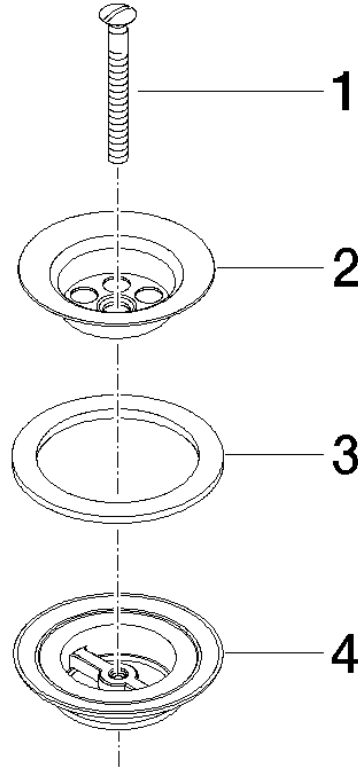

10 100 970

Fits: IMO, LULU, MADISON, MEM, TARA,
CL.1, LISSÉ, VAIA, META, CYO

| | | |
|---|-------------------------------|---------------|
|  | Brushed Dark Platinum | 10 100 970-99 |
|  | Chrome | 10 100 970-00 |
|  | Brushed Platinum | 10 100 970-06 |
|  | Platinum | 10 100 970-08 |
|  | Durabass (23kt Gold) | 10 100 970-09 |
|  | Dark Chrome | 10 100 970-19 |
|  | Light Gold | 10 100 970-26 |
|  | Brushed Light Gold | 10 100 970-27 |
|  | Brushed Durabass (23kt Gold) | 10 100 970-28 |
|  | Brushed Bronze | 10 100 970-42 |
|  | Brushed Champagne (22kt Gold) | 10 100 970-46 |
|  | Champagne (22kt Gold) | 10 100 970-47 |
|  | Brushed Chrome | 10 100 970-93 |

Grated waste 1 1/4" - Brushed Dark Platinum

IMO

10 100 970

10 100 970

10 100 970

Parts for other finishes can be found here: [Chrome](#)

Spare parts list

| No. | Item Number | Name | Quantity used | Delivery time |
|-----|-----------------|--------------|---------------|---------------|
| 1 | 09 30 30 115-99 | screw | 1 | 60 |
| 2 | 09 11 01 005-99 | strainer | 1 | 60 |
| 3 | 09 14 03 005 90 | seal | 1 | 60 |
| 4 | 09 11 01 007-07 | pop-up waste | 1 | 60 |